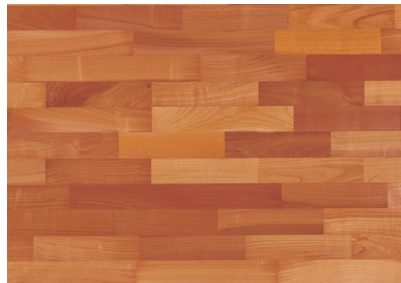

August 2009

DERAblok

Solid Wood Worktops

Three exciting new timbers have been added to our
DeraBlok collection

Wenge

European Cherry

Zebrano

Each is available in 4100x650x40mm, 3050x900x40mm, and 3050x650x40mm and an upstand 3050x100x25mm. Each top has a 40-42mm stave width, is cut square and is individually wrapped.