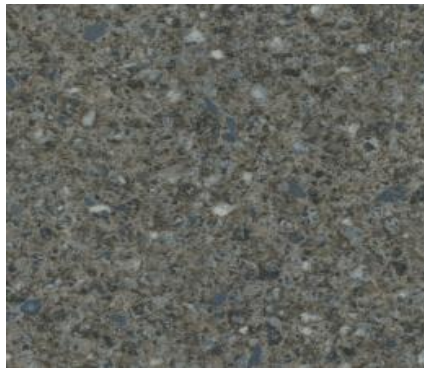

Introduce the following brand new laminate designs to their **DERA**top range.

True Black

Taurus Black Gloss

Lunar Night

Indian Granite

Riverstone

Feltwood

Fizzy Crystal

Strass Blanc

Worktops: 3M x 600 x 38mm

Breakfast 3M x 665 x 38mm

Bars: 2M x 900 x 38mm

Upstands: 3M x 95 x 12mm

DERA^{top}

Worktop Range

Strass Noir

Taurus Black

Black Granite

Bella Capri

Bella Noche

Grey Quartz

Arctic Melange

Walnut Block

DERA^{iam}