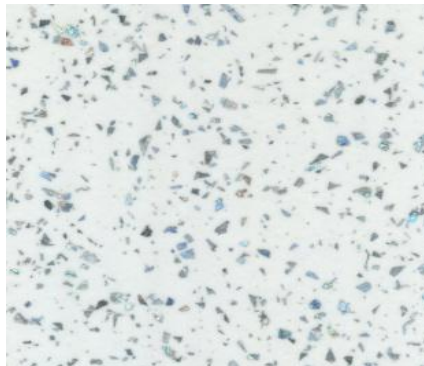

Introduce the following brand new laminate designs to their **DERA**top range.

True Black

Taurus Black Gloss

Lunar Night

Indian Granite

Riverstone

Feltwood

Fizzy Crystal

Strass Blanc

Worktops: 3M x 600 x 38mm

Breakfast 3M x 665 x 38mm

Bars: 2M x 900 x 38mm

Upstands: 3M x 95 x 12mm

DERA^{top}

Worktop Range

Strass Noir

Taurus Black

Black Granite

Bella Capri

Bella Noche

Grey Quartz

Arctic Melange

Walnut Block

DERA^{iam}